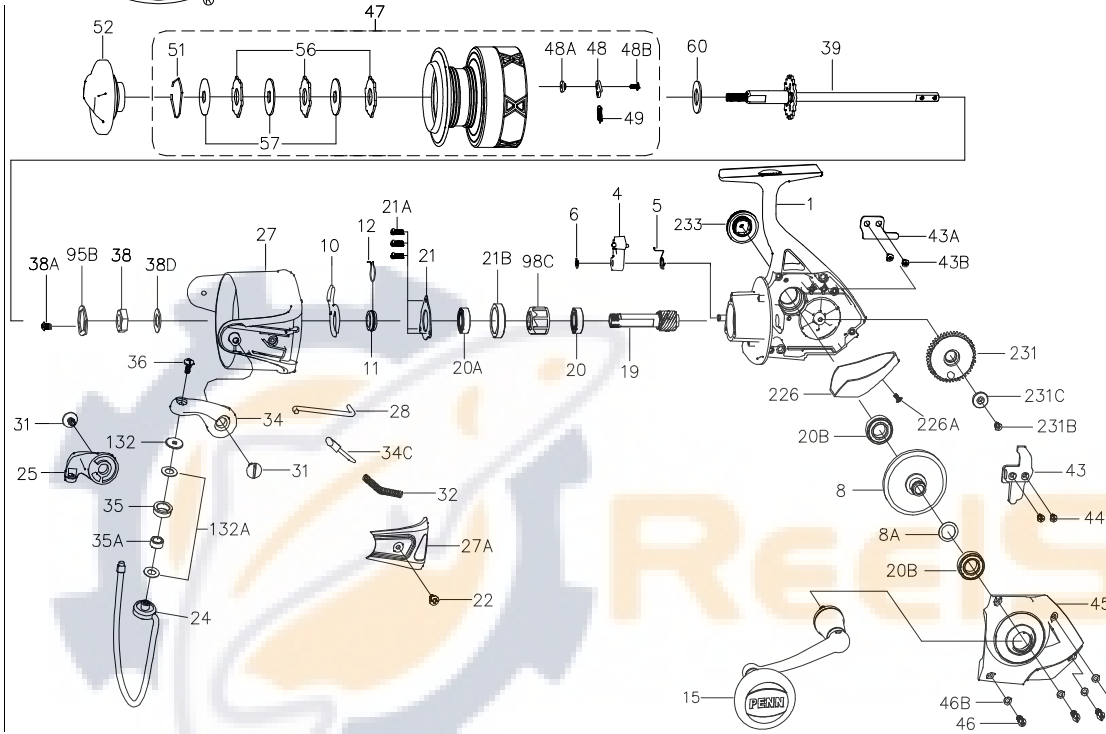

PARTS LIST FOR MODEL FRCIV8000

KEY NO.	PART NO.	PENN STYLE NO.	DESCRIPTION
21A	1192645	21A-5000SG	Bearing Retainer Screw (3 req)
21B	1324209	21B-BTLII5000	Collar
22	1204018	22-6000PUR	Bail Pivot Cover Screw
24	1365754	24-FRCII8000	Bail Wire
25	1313870	25-CFT8000	Bail Holder
27	1524125	27-FRCIII8000	Rotor
27A	1365756	27A-FRCII8000	Bail Pivot Cover
28	1365757	28-FRCII8000	Trip Lever
31	1365758	31-FRCII8000	Bail Arm Screw (2 req)
32	1313874	32-CFT8000	Bail Spring
34	1313875	34-CFT8000	Bail Arm
34C	1191656	34C-7000SG	Pivot Arm
35	1313876	35-CFT8000	Line Roller
35A	1313877	35A-CFT8000	Line Roller Bushing
36	1191704	36-7000SG	Bail Stud Screw
38	1191731	38-7000SG	Rotor Nut
38A	1204016	21A-5000PUR	Rotor Nut Screw
38D	1308104	38D-CFT5000	Rotor Nut Washer
39	1338168	39-SGII8000	Main Shaft Assembly
43	1313879	43-CFT8000	Crosswind Block
43A	1191821	43A-7000SG	Crosswind Block Plate
43B	1191826	43B-3000SG	Crosswind Block Plate Screw (2 req)
44	1191845	44-5000SG	Crosswind Block Screw (2 req)
45	1514575	45-FRCIII8000	Housing Cover Assy
46	1191903	46-5000SG	Housing Cover Screw (4 req)
46B	1191908	46B-5000SG	Housing Cover Washer (4 req)
47	1577502	47-FRCIV8000	Spool Assembly
48	1211625	48-5000SG	Click Tongue
48A	1211626	48A-5000SG	Click Tongue Washer
48B	1192658	22-2000SG	Bail Pivot Cover Screw
49	1211627	49-5000SG	Click Tongue Spring
51	1308112	51-CFT5000	Drag Retaining Ring
52	1514327	52-FRCIII8000	Drag Knob Assembly
56	1313883	56-CFT8000	Drag Washer (3 req)
57	1211646	57-7000BTL	Keyed Washer (3 req)
60	1211629	60-5000BTL	Thrust Washer
95B	1308115	95B-CFT5000	Rotor Locking Plate
98C	1313884	98C-FCT8000	Clutch/Sleeve Assembly
132	1192298	132-7000SG	Roller Washer
132A	1192302	132A-3000SG	Line Roller Washer (2 req)
226	1313885	226-CFT8000	Rear Cover
226A	1192473	226A-3000SG	Rear Cover Screw
231	1313886	231-CFT8000	Crosswind Gear
231B	1313887	231B-CFT8000	Screw Crosswind Gear
231C	1313888	231C-CFT8000	Screw Crosswind Sleeve
233	1514320	233-FRCIII5000	Bearing Cover Assy